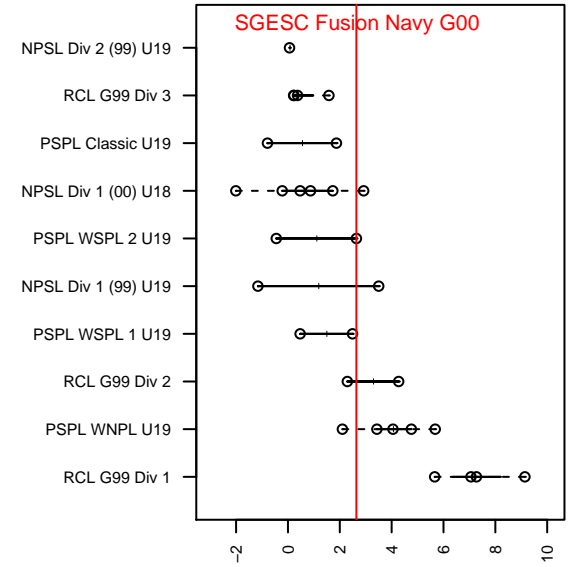

**attack and defense rating
relative to others at age
and all opponents in last 13 months**