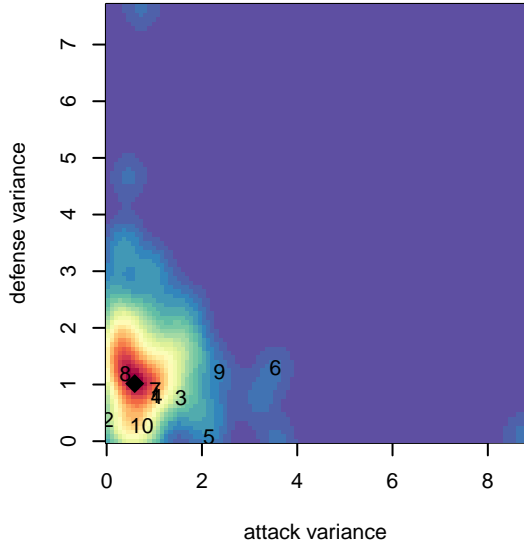

# SGESC Fusion Navy G00

Spanaway Graham Eatonville SC  
 Graham, WA  
 G00 total strength=1619  
 attack=15.88 defense=18.35  
 fall league = PSPL WSPL 2 U19  
 notes= Towns 2017

alt names used:

Venues played:  
 2017 RVS Classic GU17-19  
 2017 Sounders FC Cup GU18-19  
 2017 PSPL WSPL 2 U19  
 2017 PacNW Winter Classic 1999-2000 Show

**SGESC Fusion Navy G00**  
 Dots are actual minus expected GF (blue circles) and GA (red triangles).  
 Blue line is smoothed change in attack strength. Red is smoothed change in defense strength.

**attack and defense variance (black dot)  
relative to other teams  
and top 10 in region**