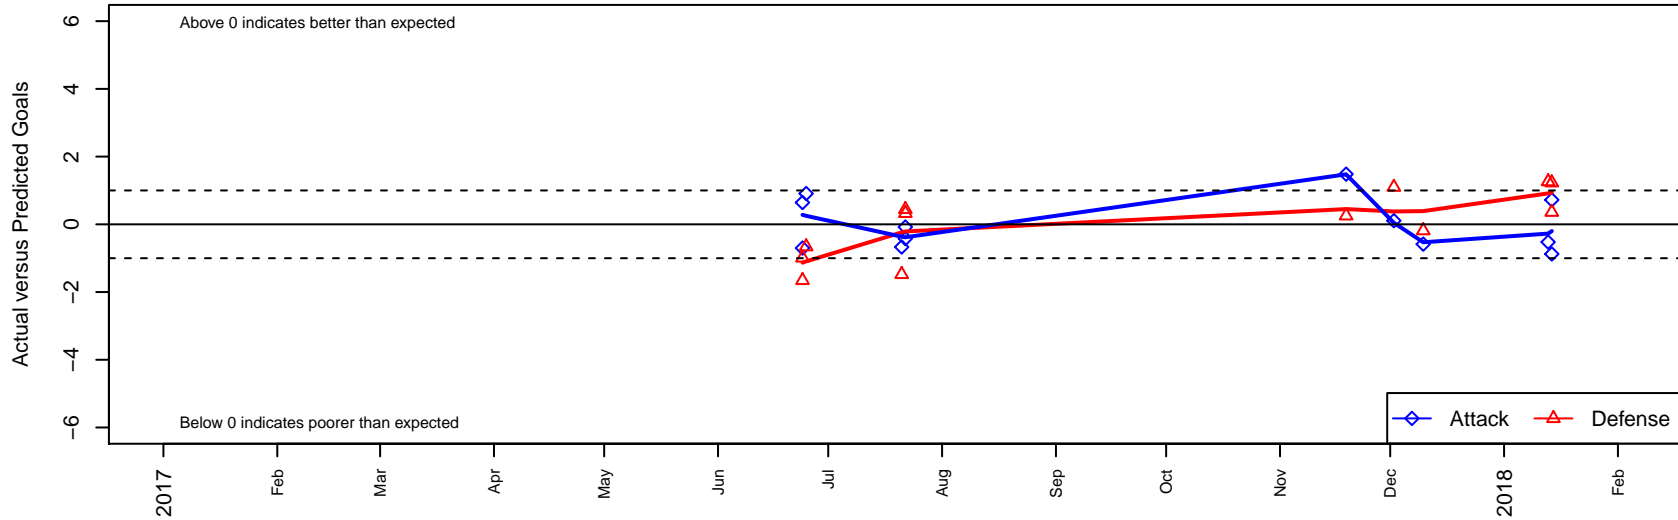

# SGESC Fusion Navy G00

Spanaway Graham Eatonville SC  
 Graham, WA  
 G00 total strength=1619  
 attack=15.88 defense=18.35  
 fall league = PSPL WSPL 2 U19  
 notes= Towns 2017

alt names used:

Venues played:  
 2017 RVS Classic GU17-19  
 2017 Sounders FC Cup GU18-19  
 2017 PSPL WSPL 2 U19  
 2017 PacNW Winter Classic 1999-2000 Show

**SGESC Fusion Navy G00**  
 Dots are actual minus expected GF (blue circles) and GA (red triangles).  
 Blue line is smoothed change in attack strength. Red is smoothed change in defense strength.

**attack and defense variance (black dot)  
relative to other teams  
and top 10 in region**