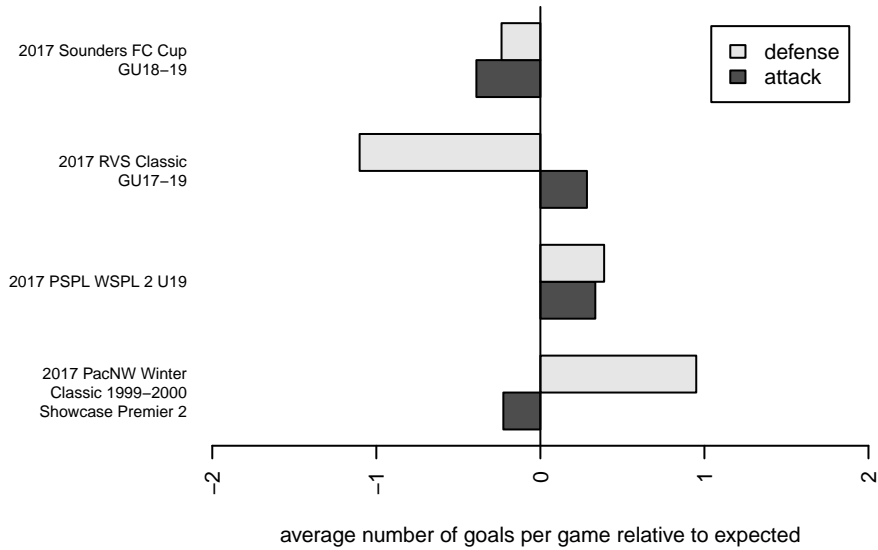

**SGESC Fusion Navy G00**  
 Dots are actual minus expected GF (blue circles) and GA (red triangles).  
 Blue line is smoothed change in attack strength. Red is smoothed change in defense strength.

**attack and defense variance (black dot)  
relative to other teams  
and top 10 in region**

**attack and defense rating  
relative to others at age  
and all opponents in last 13 months**

**Performance relative to 13 month average**

**Performance relative to 13 month average**

<b>date</b>	<b>home</b>		<b>away</b>		<b>venue</b>	<b>pred.home</b>	<b>pred.away</b>
2018-01-14	SGESC Fusion Navy G00	1	Colorado Storm Select G99	0	2017 PacNW Winter Classic 1999-2000 Show	0.28	0.36
2018-01-14	WPFC White G99	1	SGESC Fusion Navy G00	0	2017 PacNW Winter Classic 1999-2000 Show	2.23	0.88
2018-01-13	SGESC Fusion Navy G00	1	GS Surf B G00	0	2017 PacNW Winter Classic 1999-2000 Show	1.52	1.26
2017-12-10	West Narrows FC Blue G99	1	SGESC Fusion Navy G00	0	2017 PSPL WSPL 2 U19	0.82	0.59
2017-12-02	SGESC Fusion Navy G00	2	FC Bellevue G99	0	2017 PSPL WSPL 2 U19	1.89	1.10
2017-11-19	Breakers Black Wilson G99	1	SGESC Fusion Navy G00	3	2017 PSPL WSPL 2 U19	1.25	1.52
2017-07-22	FPSC Fury Black G99	1	SGESC Fusion Navy G00	1	2017 Sounders FC Cup GU18-19	1.33	1.08
2017-07-22	SGESC Fusion Navy G00	0	Wenatchee Valley United Kodiaks G99	2	2017 Sounders FC Cup GU18-19	0.42	2.44
2017-07-21	SGESC Fusion Navy G00	0	Spokane Foxes Premier G00	3	2017 Sounders FC Cup GU18-19	0.67	1.52
2017-06-25	SGESC Fusion Navy G00	3	Kent United Green G00	2	2017 RVS Classic GU17-19	2.09	1.34
2017-06-24	SGESC Fusion Navy G00	0	RV Slammers Orange G01	3	2017 RVS Classic GU17-19	0.70	2.01
2017-06-24	SGESC Fusion Navy G00	2	RV Slammers Orange G99	3	2017 RVS Classic GU17-19	1.36	1.34