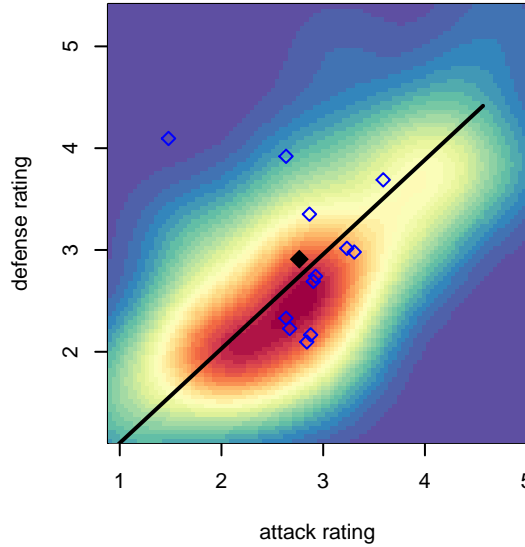

**attack and defense rating
relative to others at age
and all opponents in last 13 months**