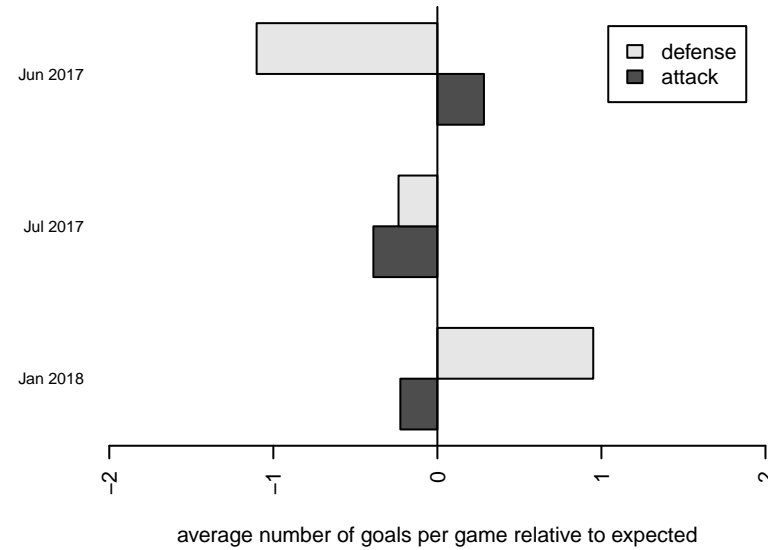

**SGESC Fusion Navy G00**  
 Dots are actual minus expected GF (blue circles) and GA (red triangles).  
 Blue line is smoothed change in attack strength. Red is smoothed change in defense strength.

**attack and defense variance (black dot)  
relative to other teams  
and top 10 in region**

**attack and defense rating  
relative to others at age  
and all opponents in last 13 months**

**Performance relative to 13 month average**

**Performance relative to 13 month average**

<b>date</b>	<b>home</b>		<b>away</b>		<b>venue</b>	<b>pred.home</b>	<b>pred.away</b>
2018-01-14	SGESC Fusion Navy G00	1	Colorado Storm Select G99	0	2017 PacNW Winter Classic 1999-2000 Show	0.28	0.36
2018-01-14	WPFC White G99	1	SGESC Fusion Navy G00	0	2017 PacNW Winter Classic 1999-2000 Show	2.23	0.88
2018-01-13	SGESC Fusion Navy G00	1	GS Surf B G00	0	2017 PacNW Winter Classic 1999-2000 Show	1.52	1.26
2017-12-10	West Narrows FC Blue G99	1	SGESC Fusion Navy G00	0	2017 PSPL WSPL 2 U19	0.82	0.59
2017-12-02	SGESC Fusion Navy G00	2	FC Bellevue G99	0	2017 PSPL WSPL 2 U19	1.89	1.10
2017-11-19	Breakers Black Wilson G99	1	SGESC Fusion Navy G00	3	2017 PSPL WSPL 2 U19	1.25	1.52
2017-07-22	FPSC Fury Black G99	1	SGESC Fusion Navy G00	1	2017 Sounders FC Cup GU18-19	1.33	1.08
2017-07-22	SGESC Fusion Navy G00	0	Wenatchee Valley United Kodiaks G99	2	2017 Sounders FC Cup GU18-19	0.42	2.44
2017-07-21	SGESC Fusion Navy G00	0	Spokane Foxes Premier G00	3	2017 Sounders FC Cup GU18-19	0.67	1.52
2017-06-25	SGESC Fusion Navy G00	3	Kent United Green G00	2	2017 RVS Classic GU17-19	2.09	1.34
2017-06-24	SGESC Fusion Navy G00	0	RV Slammers Orange G01	3	2017 RVS Classic GU17-19	0.70	2.01
2017-06-24	SGESC Fusion Navy G00	2	RV Slammers Orange G99	3	2017 RVS Classic GU17-19	1.36	1.34